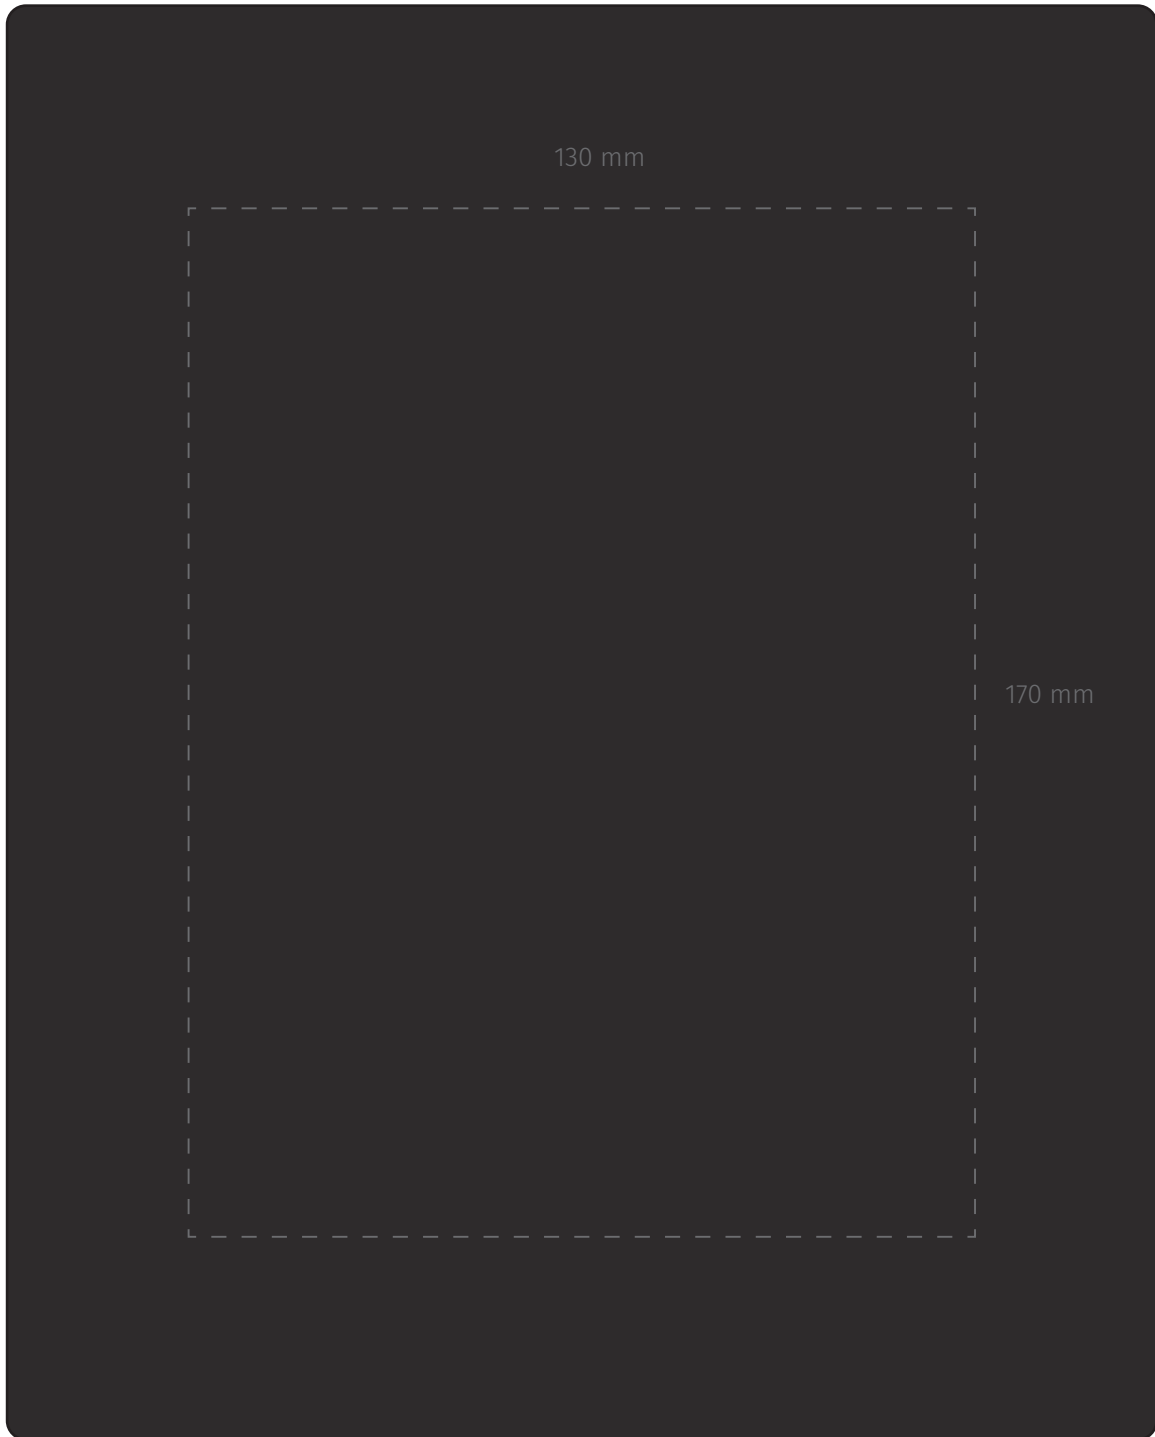

TEMPLATE:

■ VANTA PRESENTATION BOX

Item shown at 80% actual size when viewed on A4 paper

BRANDING - Screen

Max branding area 130 x 170mm